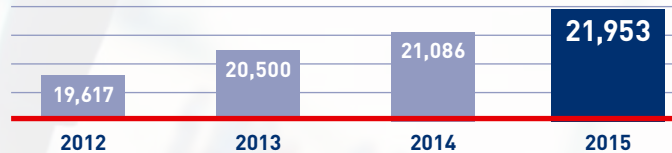

FACTS & FIGURES

METS 20 TRADE 15

28TH EDITION

> Visitors of the METSTRADE show and the show pavilions are:

Boat- and yacht builders, naval architects, yacht designers, interior designers, interior builders, repair yards, distributors, dealers, wholesalers, equipment manufacturers, captains, project managers, marina developers/operators and many more marine professionals from all around the world.

> Visitors of METSTRADE 2015 represented 112 nationalities

68% international visitors

> Origin:

Western Europe	72%	Asia	1.7%
Southern Europe	14%	Oceania	0.8%
Eastern Europe	4.0%	Africa	0.6%
Middle East	3.5%	South America	0.2%
North America	2.7%		

Particular growth:

Australia	26%
United States	19%
Italy	17%
Turkey	17%

> Visitor attendance:

> Unique visitors:

> Number of companies:

Visitor appreciation

Decision makers

Intends to visit again