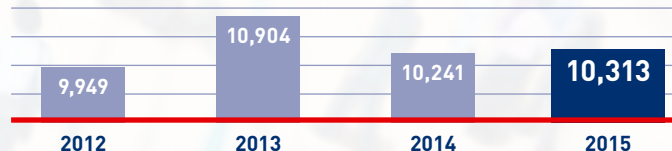

> Visitors of METSTRADE 2015 represented 112 nationalities

68% international visitors

> Origin:

Western Europe	72%	Asia	1.7%
Southern Europe	14%	Oceania	0.8%
Eastern Europe	4.0%	Africa	0.6%
Middle East	3.5%	South America	0.2%
North America	2.7%		

Particular growth:

Australia	26%
United States	19%
Italy	17%
Turkey	17%

> Visitor attendance:

> Unique visitors:

> Number of companies:

Visitor appreciation

Decision makers

Intends to visit again