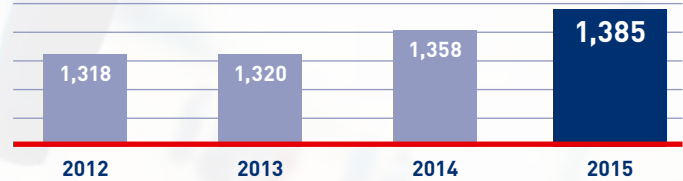

Boat builders from 73 nationalities

+11% growth in Boat/Yacht builders & Naval architects/Yacht designers

FACTS & FIGURES

METS 20 TRADE 15

28TH EDITION

Exhibitor appreciation

8.4

Recommends exhibiting

99%

Intends to exhibit again

98%

> Exhibitors of METSTRADE 2015 represent 48 nationalities

86% international exhibitors

> 18 Country pavilions:

Expected in 2016:

> Exhibitor attendance:

> Exhibitor stand personnel:

> METSTRADE pavilions:

> New entries:

16%

> METSTRADE Database:

55,000+ marine professionals,
49,000+ e-newsletter subscribers

> METSTRADE Young Professionals Club:

480 members