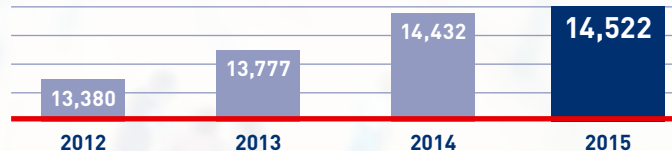

FACTS & FIGURES

METS 20 TRADE 15

28TH EDITION

> Visitors of the METSTRADE show and the show pavilions are:

Boat- and yacht builders, naval architects, yacht designers, interior designers, interior builders, repair yards, distributors, dealers, wholesalers, equipment manufacturers, captains, project managers, marina developers/operators and many more marine professionals from all around the world.

> Visitors of METSTRADE 2015 represented 112 nationalities

68% international visitors

> Origin:

Western Europe	72%	Asia	1.7%
Southern Europe	14%	Oceania	0.8%
Eastern Europe	4.0%	Africa	0.6%
Middle East	3.5%	South America	0.2%
North America	2.7%		

Particular growth:

Australia	26%
United States	19%
Italy	17%
Turkey	17%

> Visitor attendance:

> Unique visitors:

> Number of companies:

Visitor appreciation

Decision makers

Intends to visit again