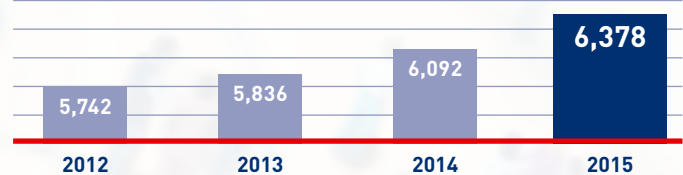

Boat builders from 73 nationalities

+11% growth in Boat/Yacht builders & Naval architects/Yacht designers

FACTS & FIGURES

METS 20 TRADE 15

28TH EDITION

Exhibitor appreciation

8.4

Recommends exhibiting

99%

Intends to exhibit again

98%

> Exhibitors of METSTRADE 2015 represent 48 nationalities

86% international exhibitors

> 18 Country pavilions:

Expected in 2016:

> Exhibitor attendance:

> Exhibitor stand personnel:

> METSTRADE pavilions:

> New entries:

16%

> METSTRADE Database:

55,000+ marine professionals,
49,000+ e-newsletter subscribers

> METSTRADE Young Professionals Club:

480 members